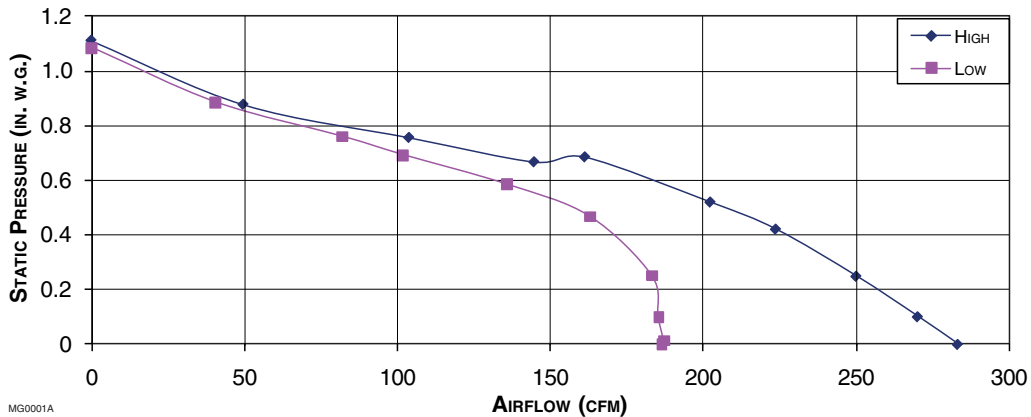

SPECIFICATIONS

MODEL	DUETTO SERIES
VOLTS	120 VAC
Hz	60
AMPS	13.5
CFM (LOW SPEED)	180
CFM (HIGH SPEED)	270
SONES (LOW SPEED)	3.5
SONES (HIGH SPEED)	7.0
TOTAL POWER CONSUMPTION	1,500 W
DUCTING SIZE	6" ROUND OR 3¼" x 10"
1 INCANDESCENT BULB	40-WATT APPLIANCE BULB
WARRANTY	1 YEAR

DIMENSIONS

REQUIREMENTS & STANDARDS

- Complies with the CSA C22.2 no. 150 Standard
- HVI certified

AIR FLOW PERFORMANCE

HVI-2100 CERTIFIED RATINGS comply with new testing technologies and procedures prescribed by the Home Ventilating Institute, for off-the-shelf products, as they are available to consumers. Product performance is rated at 0.1 in. static pressure, based on tests conducted in AMCA's state-of-the-art test laboratory. Sones are a measure of humanly-perceived loudness, based on laboratory measurements.