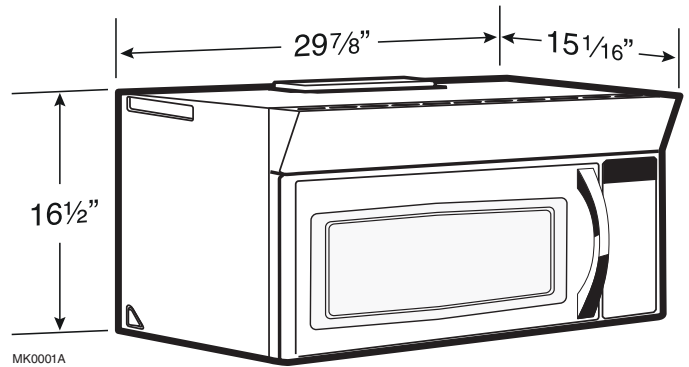

SPECIFICATIONS

MODEL	DUETTO SERIES
VOLTS	120 VAC
Hz	60
AMPS	13.5
CFM (LOW SPEED)	180
CFM (HIGH SPEED)	270
SONES (LOW SPEED)	3.5
SONES (HIGH SPEED)	7.0
TOTAL POWER CONSUMPTION	1,500 W
DUCTING SIZE	6" ROUND OR 3¼" x 10"
1 INCANDESCENT BULB	40-WATT APPLIANCE BULB
WARRANTY	1 YEAR

DIMENSIONS

REQUIREMENTS & STANDARDS

- Complies with the CSA C22.2 no. 150 Standard
- HVI certified

AIR FLOW PERFORMANCE

HVI-2100 CERTIFIED RATINGS comply with new testing technologies and procedures prescribed by the Home Ventilating Institute, for off-the-shelf products, as they are available to consumers. Product performance is rated at 0.1 in. static pressure, based on tests conducted in AMCA's state-of-the-art test laboratory. Sones are a measure of humanly-perceived loudness, based on laboratory measurements.