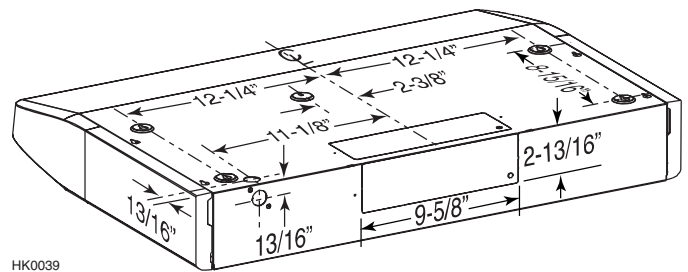

DIMENSIONS AND SERVICE CLEARANCE OF VENMAR ROV35 SERIES RANGE HOOD

HK0046

HK0039

VENTILATION PERFORMANCES

HG0012A

SPECIFICATION AND RATINGS

- Model: ROV35
- Part Numbers: ROV3530WH, ROV3530BL and ROV3530SS
- Ducting: 3 1/4" x 10" or 6" round (transition 3 1/4" x 10" to 6" round not included)
- Vertical exhausting: 330 cfm
- Horizontal exhausting: 390 cfm
- Filters: Micromesh
- 0.9 sone at 100 cfm
- 8 sones at 390 cfm
- Power requirements: 120 V AC/60 Hz
- Total hood power consumption: 259 W
- Maximum amperage: 2.2 A
- Cabinet: 24 ga. pre-painted steel or stainless steel
- Lighting: 2 halogen bulbs (50W, GU 10, MR16 or PAR16, shielded, not included)
- Motor: Permanent Split Capacitor

Submitted by:		Date:	Project:
Quantity:	Model number:	Remarks:	Location:
			Architect:
			Engineer:
			Contractor:

VENMAR Venmar Ventilation inc., 550 Lemire Blvd., Drummondville, Québec, Canada J2C 7W9 - Tel: 1 800 567-3855 Fax: 1 800 567-1715

www.venmar.ca

05/12 PRODUCT SHEET NO. 91155