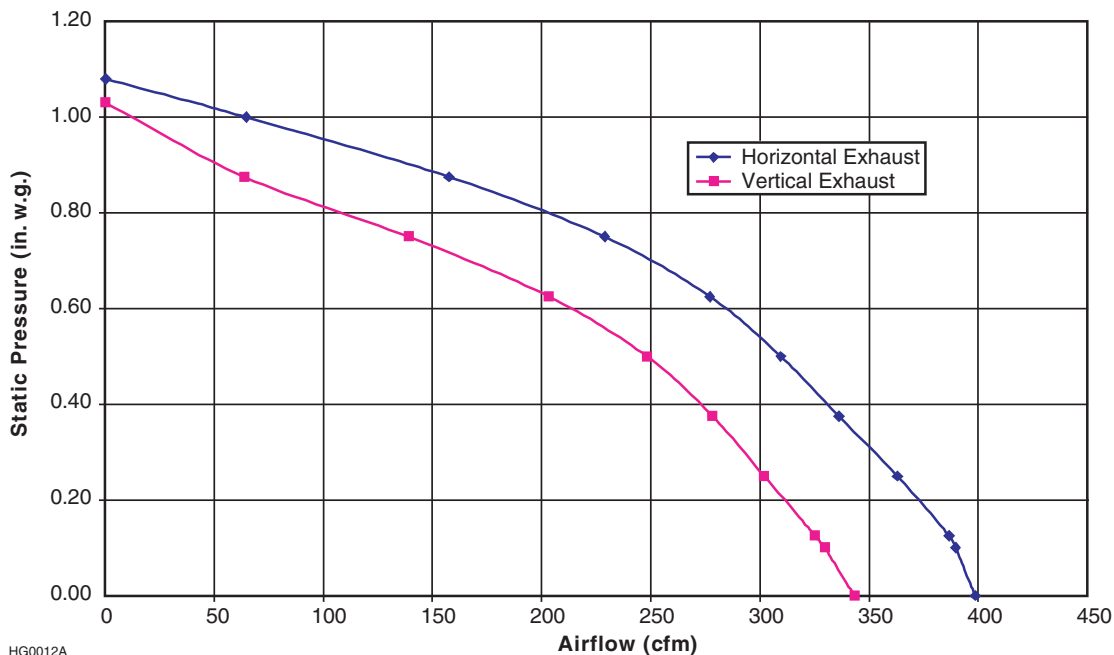

VENTILATION PERFORMANCES

HG0012A

SPECIFICATION AND RATINGS

- Model: ROV35
- Part Numbers: ROV3530WH, ROV3530BL and ROV3530SS
- Ducting: 3 1/4" x 10" or 6" round (transition 3 1/4" x 10" to 6" round not included)
- Vertical exhausting: 330 cfm
- Horizontal exhausting: 390 cfm
- Filters: Micromesh
- 0.9 sone at 100 cfm
- 8 sones at 390 cfm
- Power requirements: 120 V AC/60 Hz
- Total hood power consumption: 259 W
- Maximum amperage: 2.2 A
- Cabinet: 24 ga. pre-painted steel or stainless steel
- Lighting: 2 halogen bulbs (50W, GU 10, MR16 or PAR16, shielded, not included)
- Motor: Permanent Split Capacitor

Submitted by:		Date:	Project:
Quantity:	Model number:	Remarks:	Location:
			Architect:
			Engineer:
			Contractor: