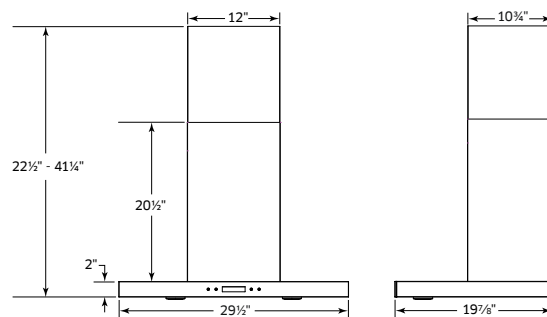

VJ710 MODEL

JAZZ

30" CHIMNEY RANGE HOOD

An ultra-modern look

This sleek and contemporary Venmar Jazz chimney-style range hood fits nicely in any modern kitchen setting and looks spectacular. Powerful and efficient, the VJ710 features halogen lighting and feather-touch control.

STAINLESS STEEL AND GLASS

- HVI* certified high-performance 3-speed fan
- Front glass panel for a distinctive look
- Feather-touch control with liquid crystal display (LCD)
- Time display and delay function
- Dishwasher-safe, professional-style aluminum filters
- 2 halogen bulbs 20 W (included)
- Telescopic chimney for 8' to 9' ceiling
- Optional flue extension available for 10' ceiling

SPECIFICATIONS

WIDTH	MODEL	VOLTS	AMPERES	CFM	SONES (MIN./MAX.)	DUCTING
30"	VJ71030SS	120	3.3	450	2.5/8.5	6 IN. ROUND

OPTIONS

20381	REPLACEMENT FILTERS
20367	FLUE EXTENSION FOR 10' CEILING
ARP6	AIR FLOW REDUCER (LIMITS THE AIR FLOW OF THE RANGE HOOD UNDER 300 CFM)

SOUND LEVEL

POWER

*THE HVI (HOME VENTILATING INSTITUTE) CERTIFIES THE PERFORMANCE OF NORTH AMERICAN HOME VENTILATING PRODUCTS. IF A RANGE HOOD IS NOT HVI CERTIFIED, THERE ARE NO GUARANTEES REGARDING ITS PERFORMANCE.