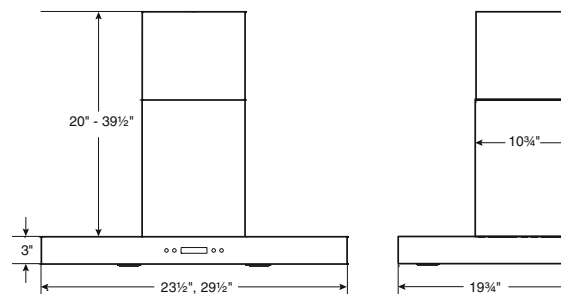

VJ705 MODEL

JAZZ

24" AND 30" CHIMNEY RANGE HOODS

Chic, urban styling!

This impeccably crafted range hood is a perfect match for kitchens equipped with the most up-to-date appliances.

STAINLESS STEEL

- HVI* certified high-performance 3-speed fan
- Push-button control with LCD interface
- Time display and delay function
- Professional-style aluminum filters
- 2 halogen bulbs 20 W (included)
- Telescopic chimney for 8' to 9' ceiling

SPECIFICATIONS

WIDTH	MODEL	VOLTS	AMPERES	CFM	SONES (MIN./MAX.)	DUCTING
24"	VJ70524SS	120	3.3	450	2.5/8.5	6 IN. ROUND
30"	VJ70530SS	120	3.3	450	2.5/8.5	6 IN. ROUND

OPTIONS

09077	REPLACEMENT FILTERS FOR 24" MODEL
07758	REPLACEMENT FILTERS FOR 30" MODEL
ARP6	AIR FLOW REDUCER (LIMITS THE AIRFLOW OF THE HOOD UNDER 300 CFM)

*THE HVI (HOME VENTILATING INSTITUTE) CERTIFIES THE PERFORMANCE OF NORTH AMERICAN HOME VENTILATING PRODUCTS. IF A RANGE HOOD IS NOT HVI CERTIFIED, THERE ARE NO GUARANTEES REGARDING ITS PERFORMANCE.