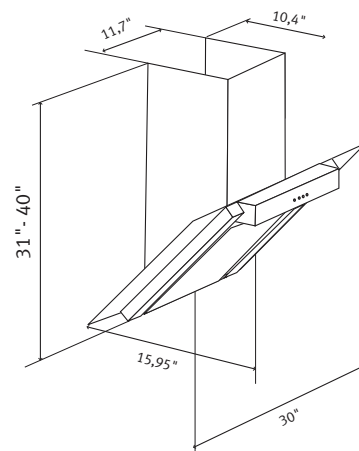

## Help your kitchen find its groove.

Choose a high-performance range hood with a thoroughly modern look. Its easy-to-clean stainless steel finish and three speeds are ideal for all types of cooking.

- European design chimney hood
- Push-button control
- 30-inch width
- Brushed stainless steel finish
- Centrifugal blower delivers 370 CFM
- Dual 20-watt halogen bulbs included
- Dishwasher-safe aluminum filter features a quick-release latch and professional style appearance.
- Ducted telescopic flue accommodates ceiling heights up to 8 feet.
- Install hood so that the bottom of the unit is 24" above the cooking surface.

### Range Hood Specifications

WIDTH	STAINLESS STEEL	VOLTS	AMPS	CFM	SONES High/Low
30"	VJ70330SS	120	2.7	370	8.5/2.5