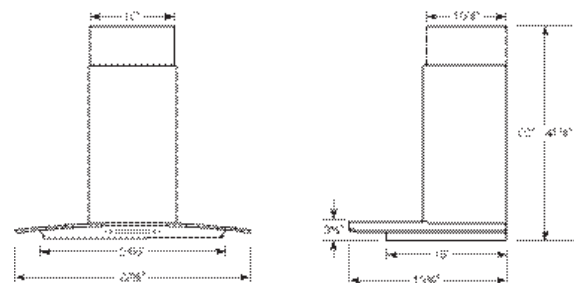

SPECIFICATIONS

WIDTH	MODEL	VOLTS	AMPERES	CFM	SONES (MIN./MAX.)	DUCTING
30"	VJ603302SS	120	3.3	450	2.5/8.5	6 IN. ROUND

OPTIONS

09074	36" CURVED GLASS PLATE
07759	REPLACEMENT FILTERS
09877	FLUE EXTENSION FOR 10' CEILING
ARP6	AIR FLOW REDUCER (LIMITS THE AIRFLOW OF THE HOOD UNDER 300 CFM)