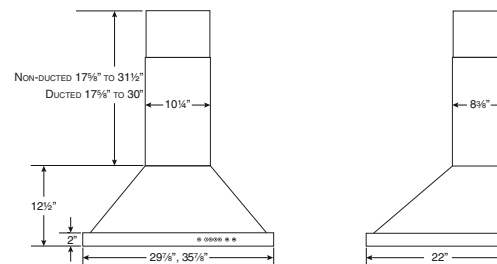

Specifications

Width	Stainless Steel	Volts	Amps	CFM (max / min)	Sones (max / min)
30"	CC32I30SSL	120	4	600/200	9.5/1.4
36"	CC32I36SSL	120	4	600/200	9.5/1.4

Options

09019	Flue extension for 10' ceiling
09025	Non-duct kit
18524	Charcoal filter kit (2)
ARP8	Air flow reducer (limits the airflow of the hood under 300 CFM)

EXCLUSIVE LIGHTING

IMPROVES LIGHT OUTPUT BY 25%

↑ 25%

IMPROVES ENERGY EFFICIENCY BY 88%

88% ⚡

DISTRIBUTES LIGHT ON COOK SURFACES 6 TIMES BETTER

6X 

For horizontal installation, in order to ease a retrofit installation, the horizontal discharge may be positioned on higher OR lower back of the hood.