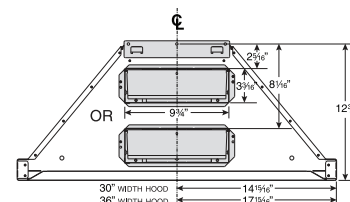

Options

09019	Flue extension for 10' ceiling
09025	Non-duct kit
18524	Charcoal filter kit (2)
ARP8	Air flow reducer (limits the airflow of the hood under 300 CFM)

EXCLUSIVE LIGHTING

IMPROVES LIGHT OUTPUT BY 25%

↑ 25%

IMPROVES ENERGY EFFICIENCY BY 88%

88% ⚡

DISTRIBUTES LIGHT ON COOK SURFACES 6 TIMES BETTER

6X