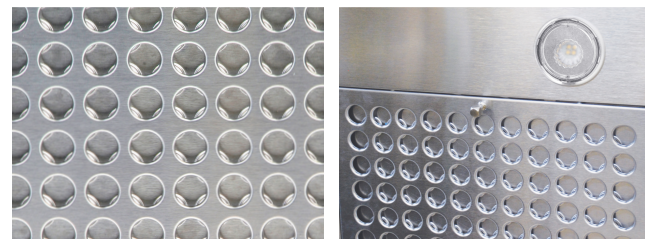

New Toscana Series... for the real *Connaisseur*!

Pleasure for your senses: Contemporary lines combined with retro touches, inspired by timeless Italian kitchens. A *Bravissimo* Chimney Range Hood!

- Brushed stainless steel finish
- Electronic push button control with LED
- Four ventilation speeds
- Two-intensity exclusive PURLED™ lighting including nightlight: two 5.5 watt LED bulbs (included)
- 5-minute delay function
- Dishwasher-safe thin baffle filters
- Filter maintenance indicator
- Heat Sentry™ detects excessive heat and adjusts speed to high automatically
- Ducted telescopic flue accommodates ceiling heights from 8 to 9 feet
- 8" round vertical discharge or 3 1/4" x 10" horizontal discharge (adapter/dampers included)
- Possibility of 2 different heights for horizontal ductwork to ease retrofit installation

EXCLUSIVE LIGHTING

IMPROVES LIGHT OUTPUT BY 25%

↑ 25%

IMPROVES ENERGY EFFICIENCY BY 88%

88% ⚡

DISTRIBUTES LIGHT ON COOK SURFACES 6 TIMES BETTER

6X 

For horizontal installation, in order to ease a retrofit installation, the horizontal discharge may be positioned on higher OR lower back of the hood.